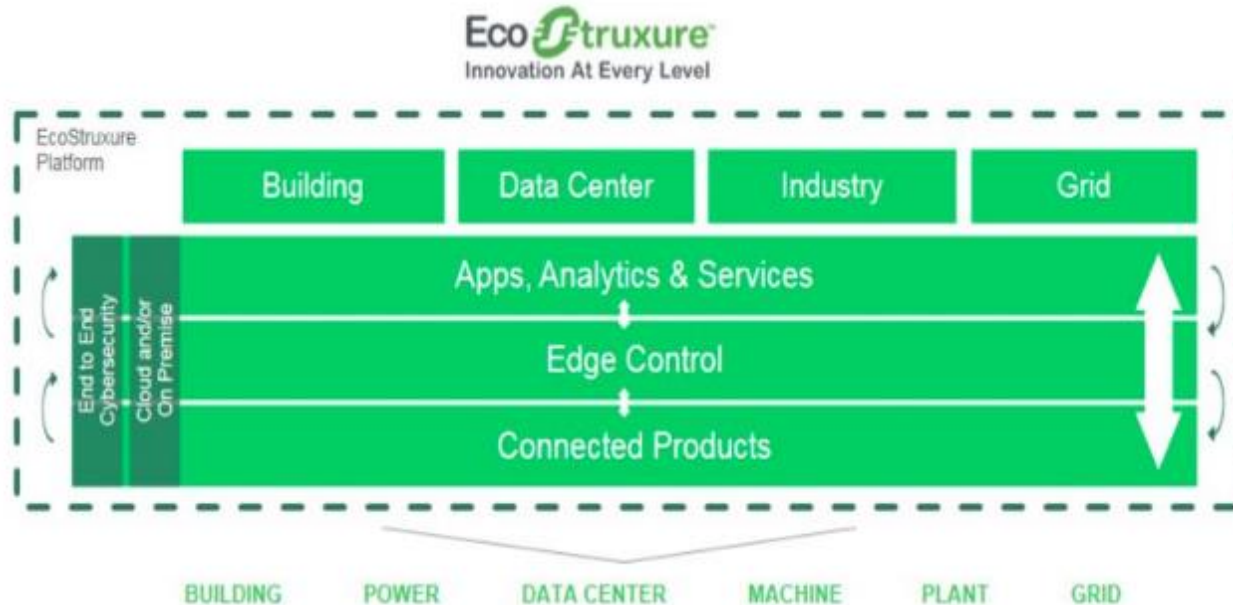

## More DECENTRALIZED

70% of new capacity additions will be in Renewables by 2040

# EcoStruxure™

Innovation At Every Level

IoT-enabled solutions that drive operational and energy efficiency

## What is EcoStruxure?

 APPS, ANALYTICS & SERVICES

 EDGE CONTROL

 CONNECTED PRODUCTS

# EcoStruxure: Single, cloud-based Platform for any customer

Connected Products: breakers, UPS, relays, drives, sensors embedded with intelligence

Edge Control: Mission-critical scenarios require control at the edge of the network. Real-time solutions for local control at the edge, protecting safety and uptime